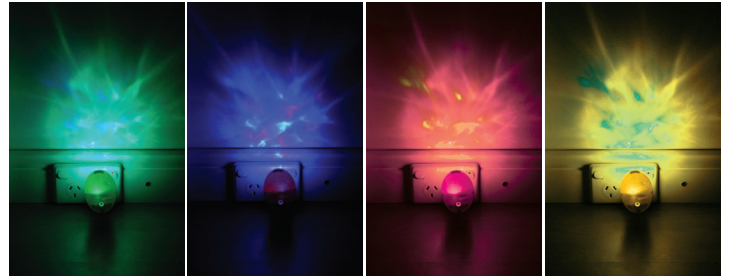

#### “Supernova” Automatic Colour Changing Nightlight

The Supernova nightlight projects a unique lightshow effect onto a wall. It features a colour changing LED for ultra low power consumption, and an internal light sensor to turn on and off automatically as required.

Colours and patterns reflect back onto a wall

#### Features

- ✓ Fully automatic operation
- ✓ 100,000+ hours LED life
- ✓ Projects unique lightshow effect onto wall
- ✓ Low power consumption
- ✓ Indoor use only

**Voltage Rating**  
**Current**  
**APN**  
**TUN Inner / Outer**